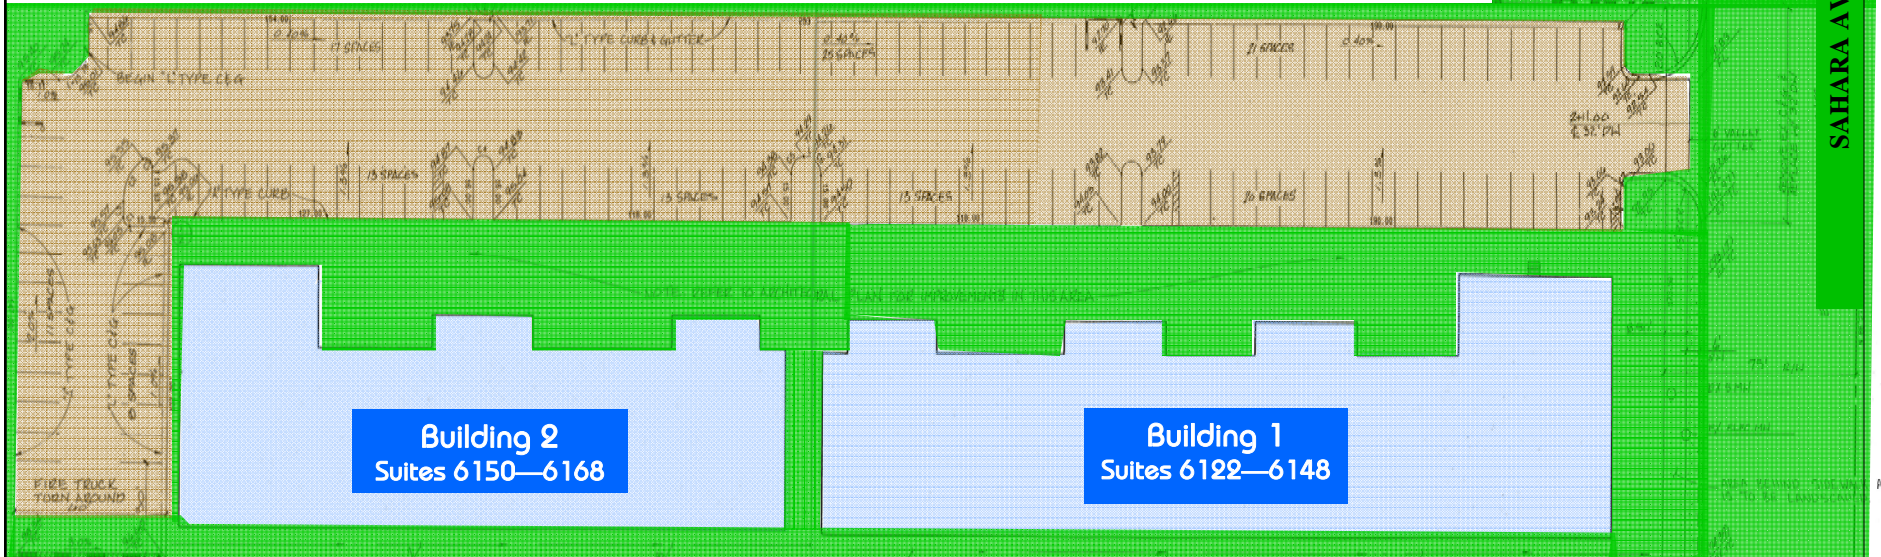

Site Plan

JONES BOULEVARD

Riverpark Office Complex

6122—6168 West Sahara Avenue, Las Vegas, NV 89149

SAHARA AVENUE

Clifford Commercial Real Estate

702-889-9898

CONTACT: